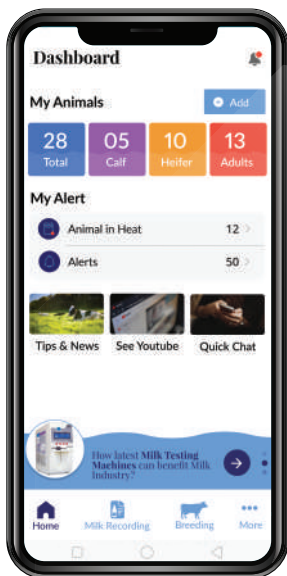

aspects of getting good milk is keeping the cattle healthy. The farmer gets regular scientific advice and real-time actionable alerts to improve cattle feeding, cattle breeding, and cattle health, resulting in increased yield. The Farm 365 Animal Husbandry App not only helps the farmer keep the cattle healthy, but also ensures high profitability.

Our product in this pursuit –

FARM 365 ANIMAL HUSBANDRY APP

THE COMPLETE SOLUTION FOR DAIRY FARM MANAGEMENT

Farm 365 is an app with seamless user interface to help the farmers with recording data of life cycle events of cattle. The digitally-advanced offering has a web portal synced to the application for advanced data analysis. The application works online as well as offline, syncing with the central server once the internet is available.

Manages records of AI, PD, medical health checkup and calving of cattle

Sends real-time actionable alerts to the farmers about cattle life cycle events

Maintains animal breeding, feeding, and lactation records

Inbuilt Ration Balance Calculator to ensure actual nutrition requirements of each animal

FEATURES:

- Regional Language Support
- Milk Data Recording
- Animal Lifecycle Events
- Alerts to Service Providers, Doctors, Farmers
- Separate AI Worker Module
- Offline Data Recording
- Integrates easily with our farm hardware/equipment
- Single App manages all users related to various activities at farm
- Animal life-cycle card for all the lifecycle events
- Financial Analysis
- Vaccination Recording
- Q&A with Doctors