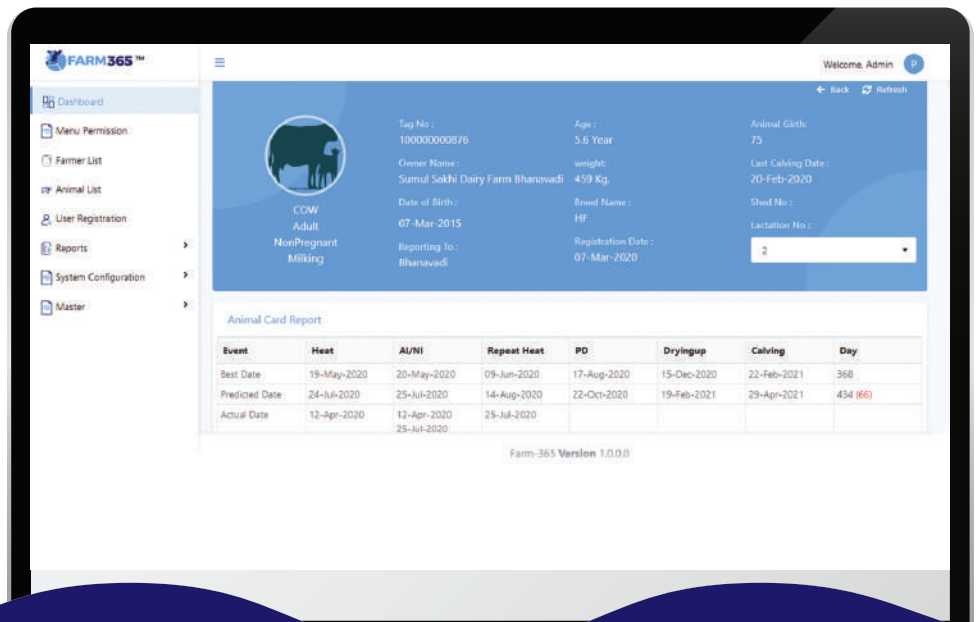

Our product in this pursuit –

FARM 365 ANIMAL HUSBANDRY APP

THE COMPLETE SOLUTION FOR DAIRY FARM MANAGEMENT

Farm 365 is an app with seamless user interface to help the farmers with recording data of life cycle events of cattle. The digitally-advanced offering has a web portal synced to the application for advanced data analysis. The application works online as well as offline, syncing with the central server once the internet is available.

Manages records of AI, PD, medical health checkup and calving of cattle

Sends real-time actionable alerts to the farmers about cattle life cycle events

Maintains animal breeding, feeding, and lactation records

Records historical data which helps to monitor milk productivity and efficiency of cattle

Provides awareness and education regarding important life cycle events of cattle and general information about scientific farm management practices

Inbuilt Ration Balance Calculator to ensure actual nutrition requirements of each animal

FEATURES:

- Regional Language Support
- Milk Data Recording
- Animal Lifecycle Events
- Alerts to Service Providers, Doctors, Farmers
- Separate AI Worker Module
- Offline Data Recording
- Integrates easily with our farm hardware/equipment
- Single App manages all users related to various activities at farm
- Animal life-cycle card for all the lifecycle events
- Financial Analysis
- Vaccination Recording
- Q&A with Doctors