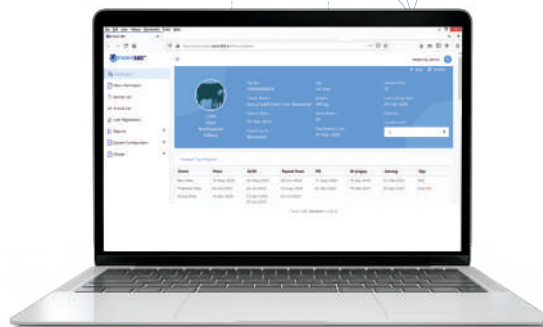

aspects of getting good milk is keeping the cattle healthy. The farmer gets regular scientific advice and real-time actionable alerts to improve cattle feeding, cattle breeding, and cattle health, resulting in increased yield. The Farm 365 Animal Husbandry App not only helps the farmer keep the cattle healthy, but also ensures high profitability.

Our product in this pursuit –

FARM 365 ANIMAL HUSBANDRY APP

THE COMPLETE SOLUTION FOR DAIRY FARM MANAGEMENT

Farm 365 is an app with seamless user interface to help the farmers with recording data of life cycle events of cattle. The digitally-advanced offering has a web portal synced to the application for advanced data analysis. The application works online as well as offline, syncing with the central server once the internet is available.

Inbuilt Ration Balance Calculator to ensure actual nutrition requirements of each animal

FEATURES:

- Regional Language Support
- Milk Data Recording
- Animal Lifecycle Events
- Alerts to Service Providers, Doctors, Farmers
- Separate AI Worker Module
- Offline Data Recording
- Integrates easily with our farm hardware/equipment
- Single App manages all users related to various activities at farm
- Animal life-cycle card for all the lifecycle events
- Financial Analysis
- Vaccination Recording
- Q&A with Doctors